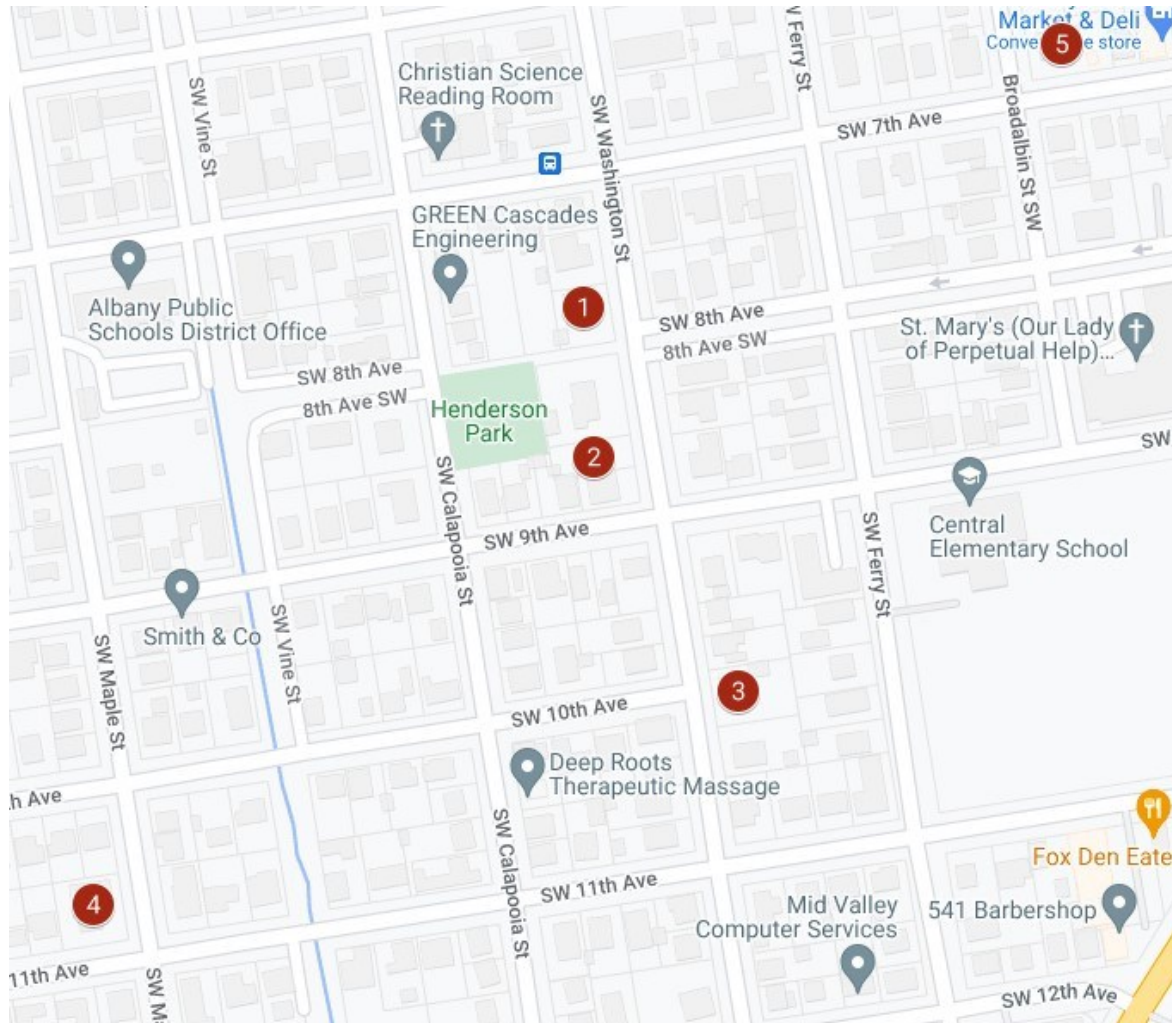

37TH Annual Nighttime Magic Holiday Light Contest

- 1 434 SE Casting St
- 2 2909 S Shore Dr SE
- 3 3014 Bartley Pl SE (HIDING BEHIND #4)
- 4 2955 Bartley Ct SE
- 5 4160 Evergreen St SE
- 6 3318 SE Madison St
- 7 626 34th Ave SE
- 8 2496 SE Jackson St
- 9 1642 Antelope Cir SW
- 10 972 20th Ave SW
- 11 1900 Summerfield Ct SW
- 12 624 SE Montgomery St
- 13 1327 NW North Albany Rd
- 14 2632 NW Raymond Ct
- 15 2281 NW Paddington Dr

Special Thanks to our sponsors~ Burcham's Metals and HospitalityVision

Downtown Window Displays

- | | | |
|--------------------------|-----------------------------|---------------------------|
| 1. Monteith House Museum | 7. Weathered Together | 13. Peach and Pear |
| 2. 1st Hand Seconds | 8. Gallery Calapooia | 14. Sugarheroes Candy Bar |
| 3. Emma Downtown | 9. Red's Boutique | 15. Natural Sprinkles |
| 4. La Belle Boutique | 10. Sniffany's Pet Boutique | 16. Budget Blinds |
| 5. Brigitte's Place | 11. Camilles' Bistro | 17. The Natty Dresser |
| 6. Urban on 1st | 12. Merrime Bridal | 18. No Dinx |

*Happy Holidays from all of us at the
Albany Visitors Association!*

Historic Homes

- 1 730 SW Washington St
- 2 824 SW Washington St
- 3 1001 SW Washington St
- 4 1030 SW Maple St
- 5 627 Broadalbin St SW