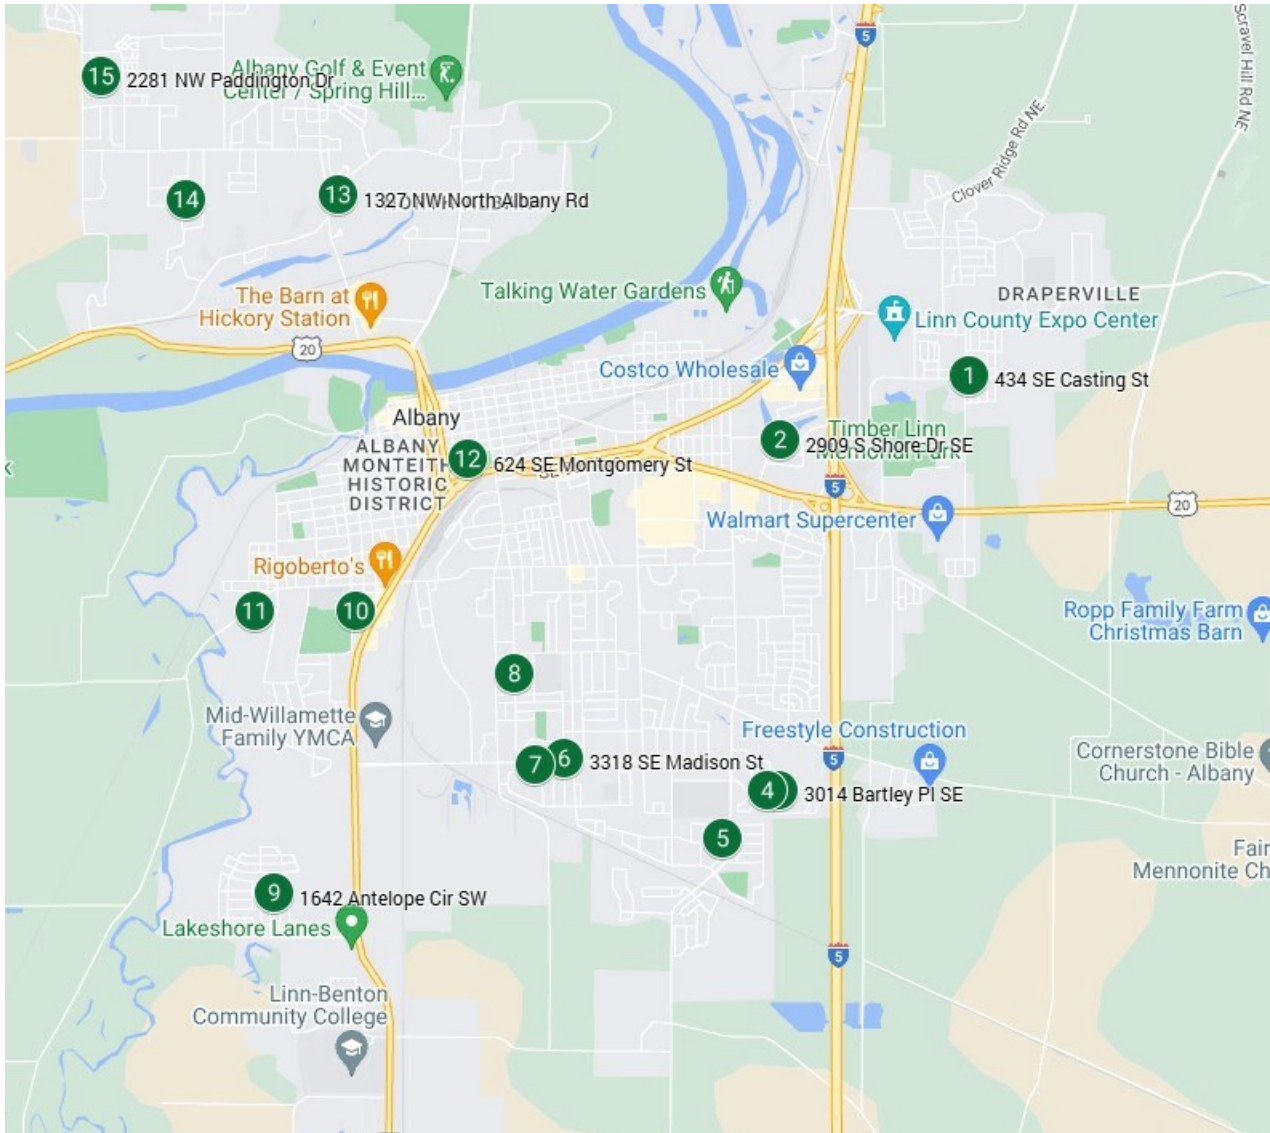

37TH Annual Nighttime Magic Holiday Light Contest

- 1 434 SE Casting St
- 2 2909 S Shore Dr SE
- 3 3014 Bartley Pl SE (HIDING BEHIND #4)
- 4 2955 Bartley Ct SE
- 5 4160 Evergreen St SE
- 6 3318 SE Madison St
- 7 626 34th Ave SE
- 8 2496 SE Jackson St
- 9 1642 Antelope Cir SW
- 10 972 20th Ave SW
- 11 1900 Summerfield Ct SW
- 12 624 SE Montgomery St
- 13 1327 NW North Albany Rd
- 14 2632 NW Raymond Ct
- 15 2281 NW Paddington Dr

Special Thanks to our sponsors~ Burcham's Metals and HospitalityVision

Downtown Window Displays

- | | | |
|--------------------------|-----------------------------|---------------------------|
| 1. Monteith House Museum | 7. Weathered Together | 13. Peach and Pear |
| 2. 1st Hand Seconds | 8. Gallery Calapooia | 14. Sugarheroes Candy Bar |
| 3. Emma Downtown | 9. Red's Boutique | 15. Natural Sprinkles |
| 4. La Belle Boutique | 10. Sniffany's Pet Boutique | 16. Budget Blinds |
| 5. Brigitte's Place | 11. Camilles' Bistro | 17. The Natty Dresser |
| 6. Urban on 1st | 12. Merrime Bridal | 18. No Dinx |

*Happy Holidays from all of us at the
Albany Visitors Association!*

Historic Homes

- 1 730 SW Washington St
- 2 824 SW Washington St
- 3 1001 SW Washington St
- 4 1030 SW Maple St
- 5 627 Broadalbin St SW

*Happy Holidays from all of us at the
Albany Visitors Association!*