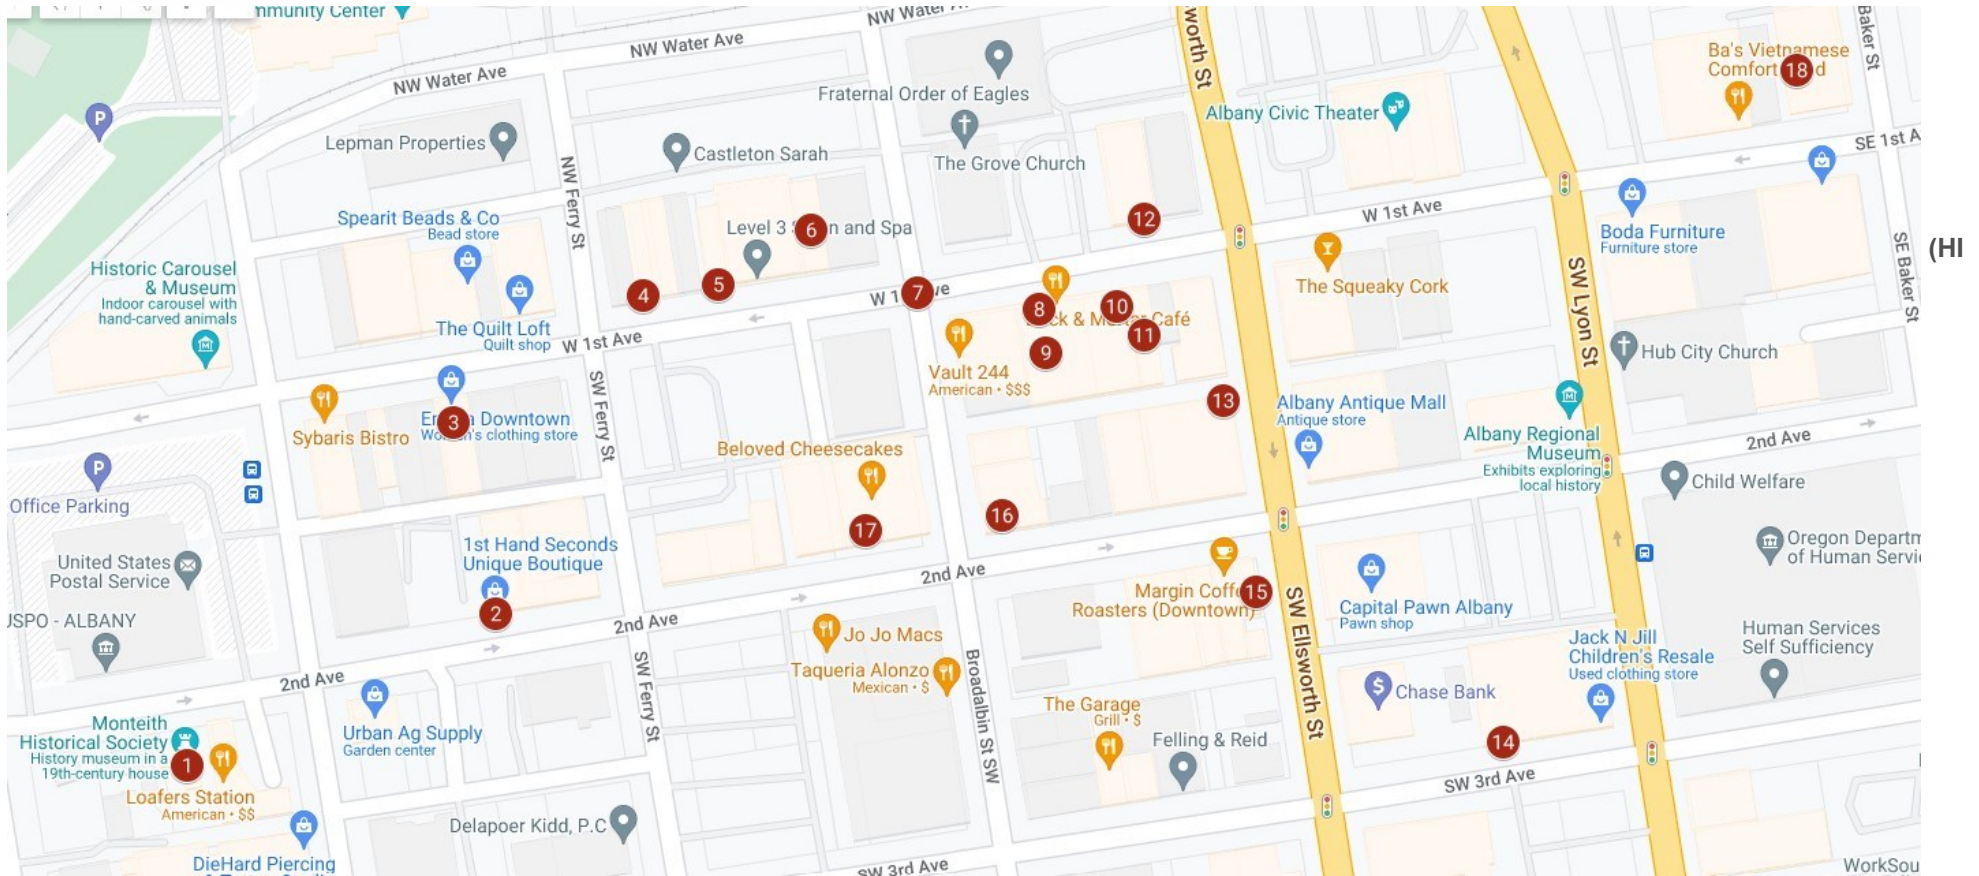

37TH Annual Nighttime Magic Holiday Light Contest

- 1 434 SE Casting St
- 2 2909 S Shore Dr SE
- 3 3014 Bartley Pl SE (HIDING BEHIND #4)
- 4 2955 Bartley Ct SE
- 5 4160 Evergreen St SE
- 6 3318 SE Madison St
- 7 626 34th Ave SE
- 8 2496 SE Jackson St
- 9 1642 Antelope Cir SW
- 10 972 20th Ave SW
- 11 1900 Summerfield Ct SW
- 12 624 SE Montgomery St
- 13 1327 NW North Albany Rd
- 14 2632 NW Raymond Ct
- 15 2281 NW Paddington Dr

Special Thanks to our sponsors~ Burcham's Metals and HospitalityVision

Downtown Window Displays

- | | | |
|--------------------------|-----------------------------|---------------------------|
| 1. Monteith House Museum | 7. Weathered Together | 13. Peach and Pear |
| 2. 1st Hand Seconds | 8. Gallery Calapooia | 14. Sugarheroes Candy Bar |
| 3. Emma Downtown | 9. Red's Boutique | 15. Natural Sprinkles |
| 4. La Belle Boutique | 10. Sniffany's Pet Boutique | 16. Budget Blinds |
| 5. Brigitte's Place | 11. Camilles' Bistro | 17. The Natty Dresser |
| 6. Urban on 1st | 12. Merrime Bridal | 18. No Dinx |

*Happy Holidays from all of us at the
Albany Visitors Association!*

Historic Homes

- 1 730 SW Washington St
- 2 824 SW Washington St
- 3 1001 SW Washington St
- 4 1030 SW Maple St
- 5 627 Broadalbin St SW